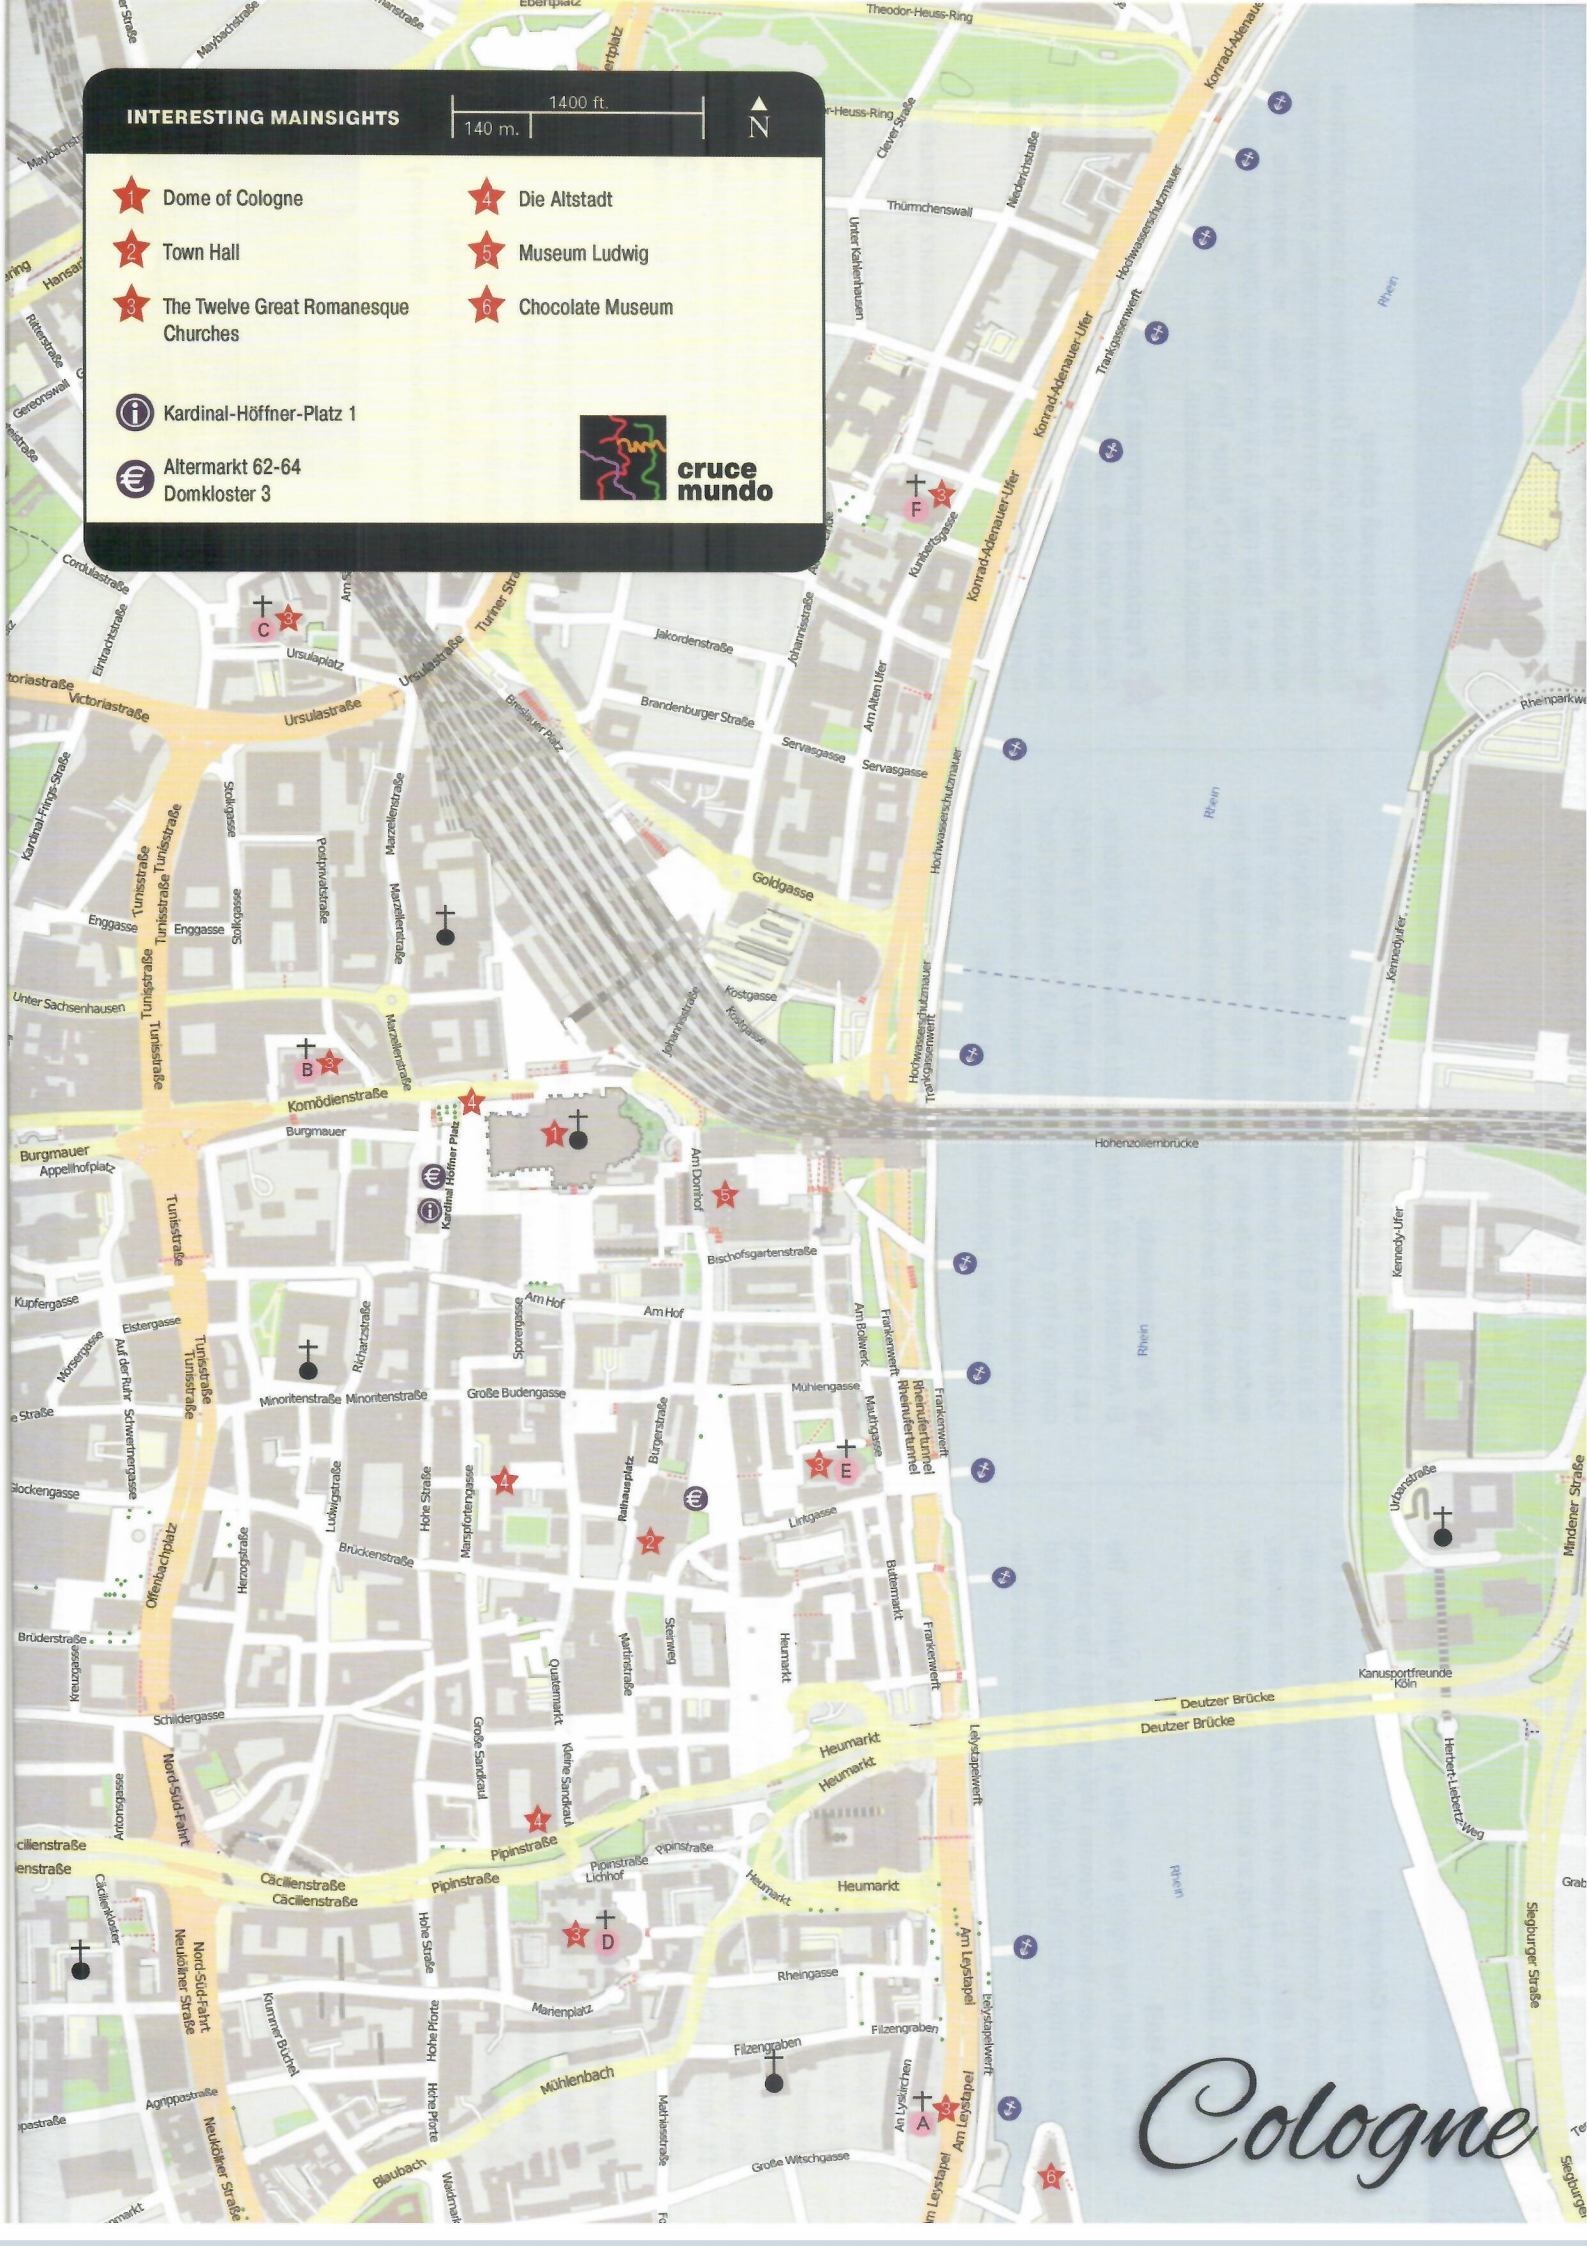

INTERESTING MAINSIGHTS

140 m. 1400 ft.

- 1 Dome of Cologne
 - 2 Town Hall
 - 3 The Twelve Great Romanesque Churches
 - 4 Die Altstadt
 - 5 Museum Ludwig
 - 6 Chocolate Museum
- Kardinal-Höfner-Platz 1
- Altermarkt 62-64
Domkloster 3

Cologne